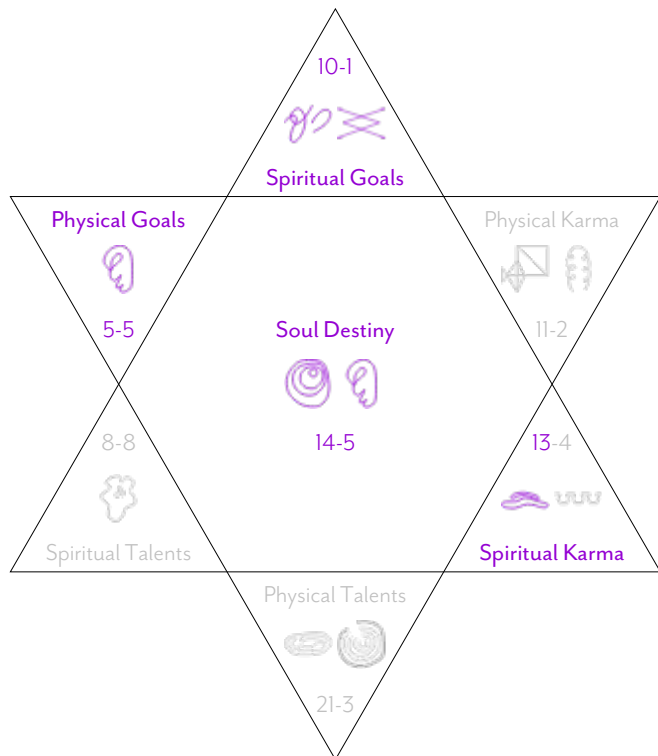

Michael William Sampson

FULL BIRTH READING (COMPLETE)

SPIRITUAL VIBRATION PROFILE

M-I-C-H-A-E-L-W-I-L-L-I-A-M-S-A-M-P-S-O-N

Number Categories: **Spiritual**

Spiritual Vibration Numbers: 1, 5, 10, 13, 14

SPIRITUAL VIBRATION PROFILE

Vibration Profiles

Each of the 22 numbers has between one and four number vibration categories associated with it. The four categories are Spiritual, Physical, Communication and Creative. They are another lens with which to view how your Soul Contract is constructed and will give you further insights into how your life is meant to unfold. If there are too many in one category, this could lead to being out of balance.

The next five pages look at the vibration categories of the numbers in your Birth Chart to give you further insights into your Soul Contract.

Spiritual Vibration Profile

This page shows you the spiritual numbers in your chart. These are all about how you open to higher consciousness so as to bring it into this Earthly reality. They tend to have more fluid symbols associated with them and are all about connecting to higher consciousness. Clearing the blockages in the ego to opening to higher consciousness is the key to their full activation. Then you can embody and express it on the Earth plane so as to deliver your Gift of Service to humanity. This requires you to be grounded enough for this to occur.