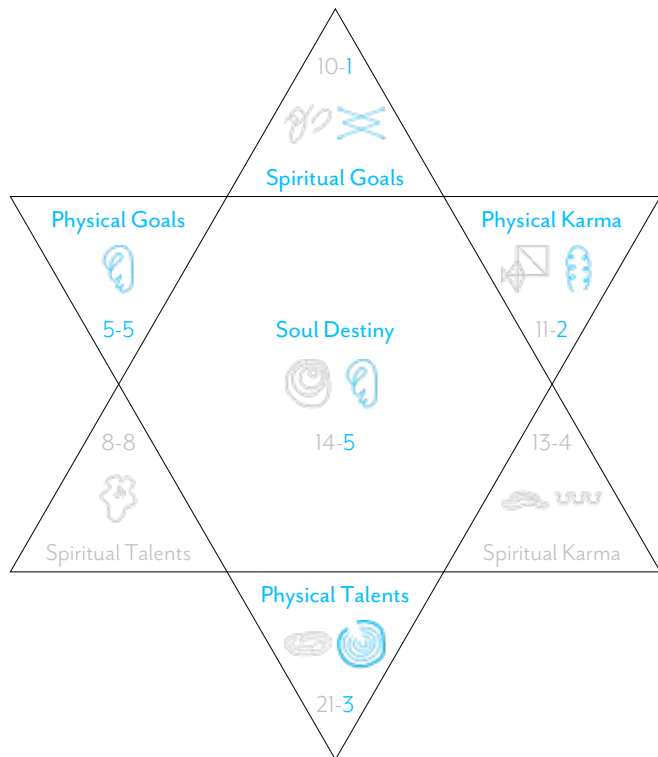

Michael William Sampson

FULL BIRTH READING (COMPLETE)

COMMUNICATION VIBRATION PROFILE

M-I-C-H-A-E-L-W-I-L-L-I-A-M-S-A-M-P-S-O-N

Number Categories: [Communication](#)

Communication Vibration Numbers: 1, 2, 3, 5

COMMUNICATION VIBRATION PROFILE

This shows you the communications numbers in your chart which you are to use to communicate your soul's Gift of Service to the World. Any blockages to their full expression such as unworthiness to receive or be loved or persecution for speaking your truth need to be cleared in order to fully activate these.