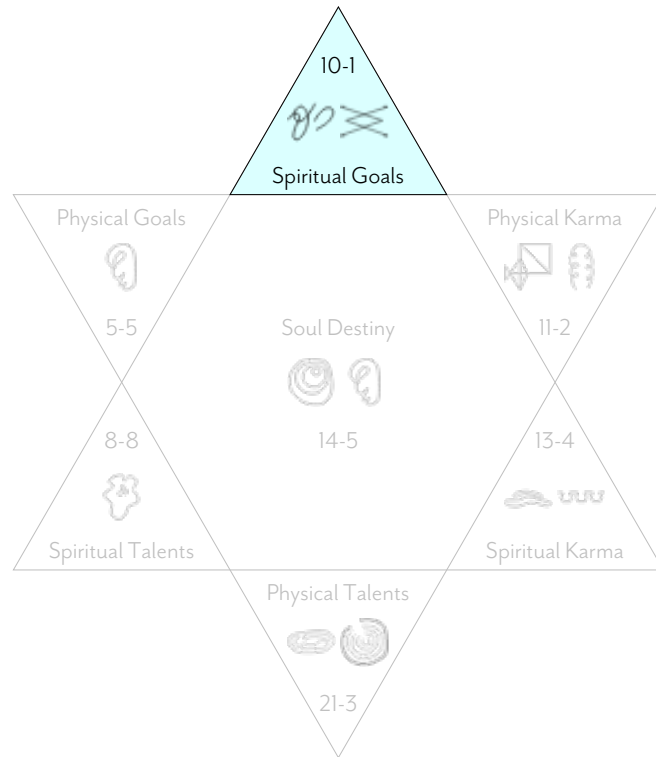

Michael William Sampson

FULL BIRTH READING (COMPLETE)

YOUR SPIRITUAL GOALS

SPIRITUAL GOALS

These are like the dreams you have for your spiritual life, the underlying drive within you that gets you out of bed in the morning - in short, what you really live for.

Would you like to go deeper?

Click below or scan the QR Code to find out more about:

[Your own Birth Reading Report](#)

[Live sessions with a practitioner](#)