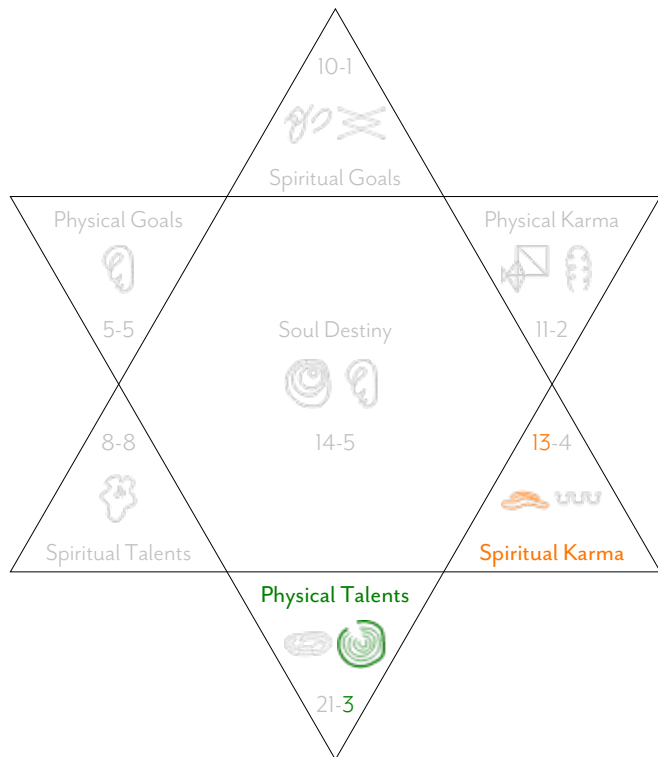

Michael William Sampson

FULL BIRTH READING (COMPLETE)

MASTER NUMBERS

M-I-C-H-A-E-L-W-I-L-L-I-A-M-S-A-M-P-S-O-N

Master Numbers: 3, 13

MASTER NUMBERS

The Master Numbers 3, 7, 12, 13 and 18 come with greatly increased power in all aspects; they make particularly challenging karmic aspects to be overcome. But once you have transmuted them by following their recommendations they will become powerful talents, your Gift of Service to the World.

Would you like to go deeper?

Click below or scan the QR Code to find out more about:

[Your own Birth Reading Report](#)

[Live sessions with a practitioner](#)