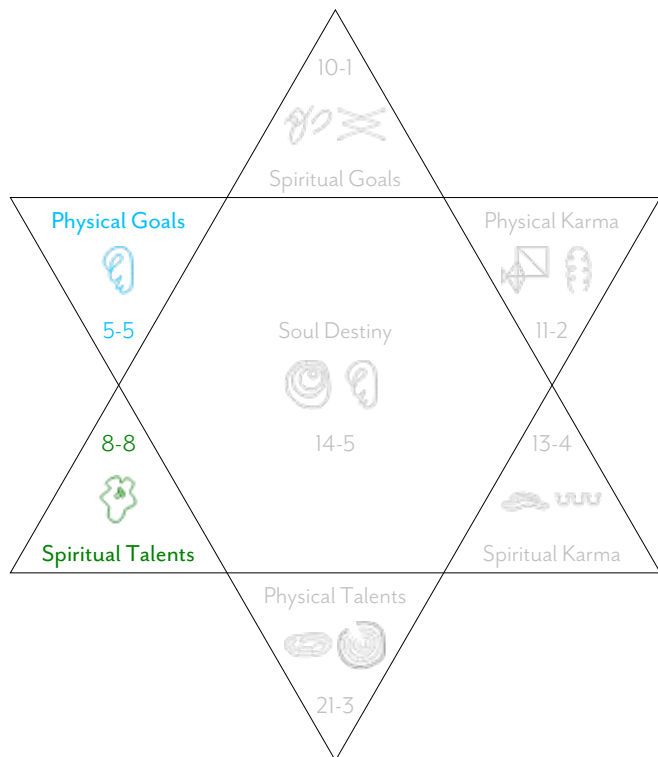

Michael William Sampson

FULL BIRTH READING (COMPLETE)

DOUBLE NUMBERS

M-I-C-H-A-E-L-W-I-L-L-I-A-M-S-A-M-P-S-O-N

Aspect Types: Talents, Goals

DOUBLE NUMBERS

If you have Double Numbers, 1-1 through 9-9 in karma and to a lesser extent in goals, then you have no free will in this aspect. Your soul has chosen a specific set of energies for you to work through. Combination Numbers by comparison, e.g. 10-1 through 22-4, have a greater range of expression.

If you have Double Numbers that are in talents, then that energy is highly emphasised as an attribute.

Would you like to go deeper?

Click below or scan the QR Code to find out more about:

[Your own Birth Reading Report](#)

[Live sessions with a practitioner](#)