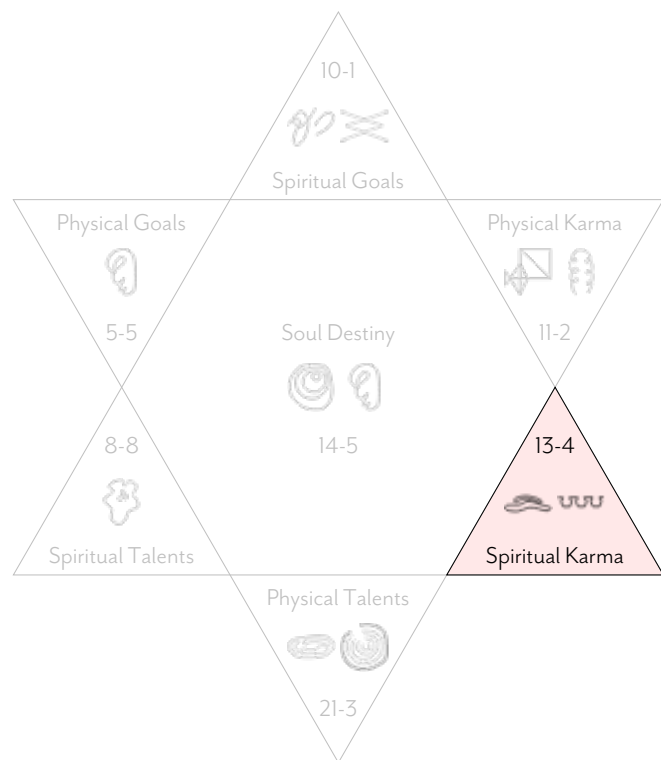

Michael William Sampson

FULL BIRTH READING (COMPLETE)

YOUR SPIRITUAL KARMA

SPIRITUAL KARMA

This is a selection of unresolved past life issues the soul has brought into this lifetime to create the negative context in your life with respect to your spiritual inner life.

If you are new to the spiritual development path, some of these issues may feel very strong emotionally. If this is the case, please note that they have only been placed in your Soul Contract by your soul for you to become conscious of them, to have the feeling experience of moving from the negative experience of them into their positive qualities, as you transmute them. These are the gifts of service you are to bring to the spiritual part of your life. For this is the spiritual growth journey the soul desires for this lifetime.

If you have been on the path for a while, some or all of these issues may no longer resonate with you as you may have worked through some or all of them already.