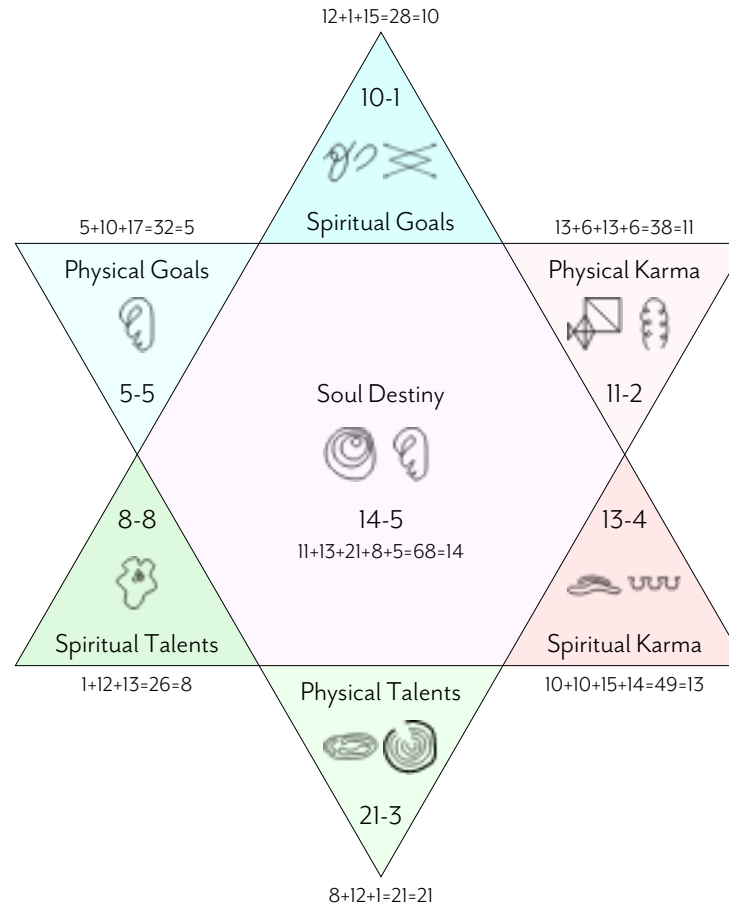

Michael William Sampson

FULL BIRTH READING (COMPLETE)

YOUR BIRTH CHART

M-I-C-H-A-E-L-W-I-L-L-I-A-M-S-A-M-P-S-O-N
13-10-8-1-5-12-6-10-12-12-10-1-13-15-1-13-17-15-6-14

Would you like to go deeper?

Click below or scan the QR Code to find out more about:

[Your own Birth Reading Report](#)

[Live sessions with a practitioner](#)