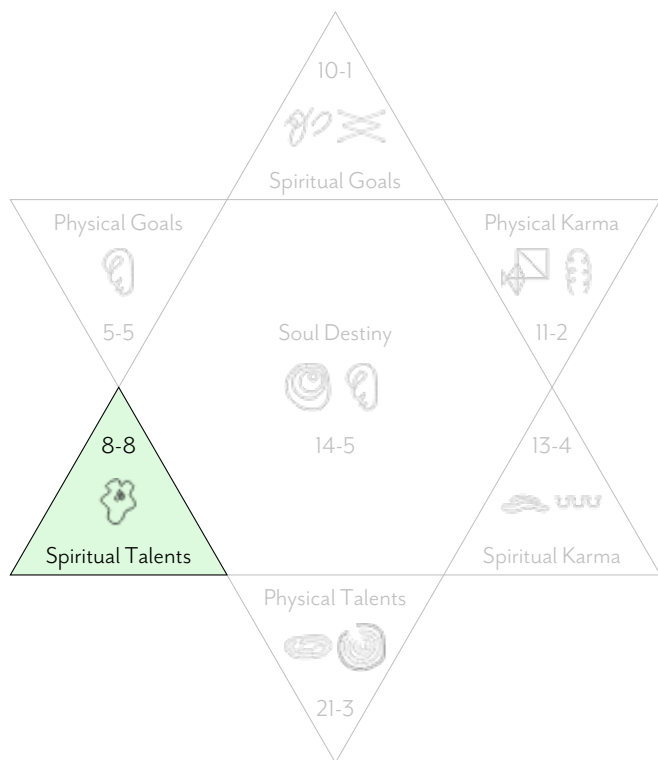

Michael William Sampson

FULL BIRTH READING (COMPLETE)

YOUR SPIRITUAL TALENTS

SPIRITUAL TALENTS

This is the set of latent abilities within your ego personality that are to be brought up into consciousness and honed into their full positive expression by working through the Spiritual Karmic issues that are activated from the moment you were born.

At the beginning of your lifetime you usually have a small element of the karmic aspect of a given number within them that needs to be worked through in order to start manifesting their positive qualities.

As the Spiritual Talent energies flow into your Spiritual Karmic aspect, their ability to overcome these karmic issues depends upon on their relative power and quality versus the karmic issues.

As the Spiritual Talents get stronger through time by working through the Spiritual Karmic issues, they allow you to start working towards manifesting your Spiritual Goals. The ability of the Spiritual Talents to help you manifest more of your Spiritual Goals depends on their relative power and quality.

This flow of energy from the Spiritual Talent aspect to the adjacent Spiritual Karma and Spiritual Goal aspects is called the "fulcrum of the talents".

Would you like to go deeper?

Click below or scan the QR Code to find out more about:

[Your own Birth Reading Report](#)

[Live sessions with a practitioner](#)