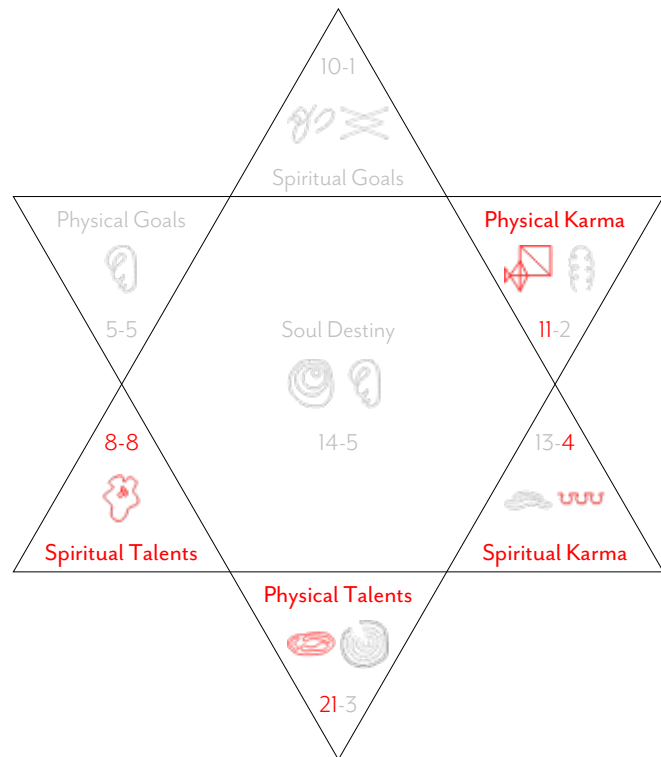

Michael William Sampson

FULL BIRTH READING (COMPLETE)

PHYSICAL VIBRATION PROFILE

M-I-C-H-A-E-L-W-I-L-L-I-A-M-S-A-M-P-S-O-N

Number Categories: **Physical**

Physical Vibration Numbers: 4, 8, 11, 21

PHYSICAL VIBRATION PROFILE

This shows you the physical numbers in your chart. These tend to have more geometric symbols associated with them and are all about how you ground, engage and relate with people and society in general on the physical Earth plane. Coming into the fullest possible positive expression of these is essential to allow the more spiritual energies in your chart to become grounded and accessible to the World.